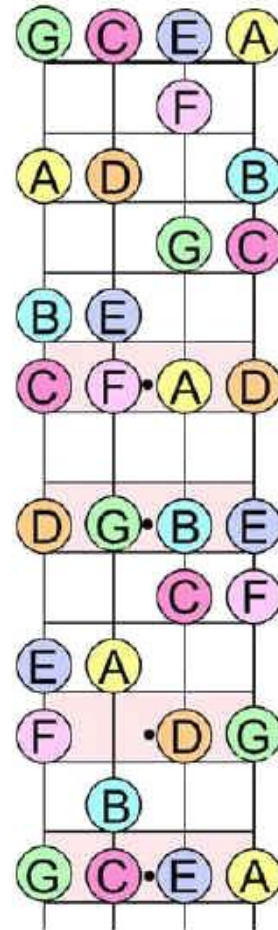

# UKULELE CHORD FORMS & FRETBOARD (C TUNING)

● Root - Played    ● Played    ● Root - but NOT played

	R 3 5 R	5 R 3 5	5 R 3 R	R 5 R 3	3 5 R 3	
MAJOR						
	R 3 5 7	5 7 3 5	5 R 3 7	R 5 7 3	7 3 5 R	
MAJ 7th						
	R 3 b7 R	b7 3 5 R	5 R 3 b7	R 5 b7 3	3 b7 R 5	5 b7 3 5
SEVENTH						
	R 3 6 R	6 3 5 R	5 R 3 6	R 5 6 3		
SIXTH						
	R 3 b7 2	5 2 3 b7	3 b7 2 5	b7 3 5 2		
NINTH						
	R b3 5 R	5 b3 5 R	5 R b3 5	R 5 R b3	b3 5 R b3	
MINOR						
	R b3b7 R	b7b3 5 R	5 R b7b3	R 5 b7b3	b3b7 R 5	
MIN 7th						
	R b3 6 R	R 5 6 b3	5 R b3 6	6 b3 5 R		
MIN 6th						

Circle of Fifths

	R b5 6 b3		R 3 #5 R		b7 3 b5 R	R b5b7 3		b7 3 #5 R	3 b7 R #5
	b5 R b3 6		#5 R 3 #5						
	b3 6 R b5		3 #5 R 3						
	6 b3 b5 R								
DIMINISHED		AUGMENTED		7b5					