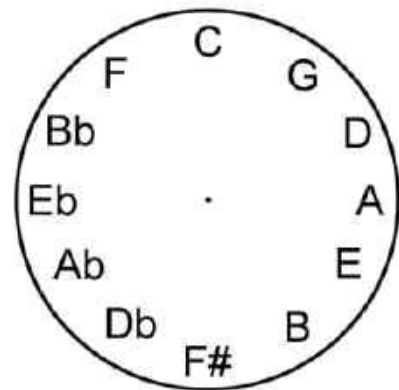

# UKULELE CHORD FORMS & FRETBOARD (C TUNING)

● Root - Played    ● Played    ● Root - but NOT played

	R 3 5 R	5 R 3 5	5 R 3 R	R 5 R 3	3 5 R 3	
MAJOR						
	R 3 5 7	5 7 3 5	5 R 3 7	R 5 7 3	7 3 5 R	
MAJ 7th						
	R 3 b7 R	b7 3 5 R	5 R 3 b7	R 5 b7 3	3 b7 R 5	5 b7 3 5
SEVENTH						
	R 3 6 R	6 3 5 R	5 R 3 6	R 5 6 3		
SIXTH						
	R 3 b7 2	5 2 3 b7	3 b7 2 5	b7 3 5 2		
NINTH						
	R b3 5 R	5 b3 5 R	5 R b3 5	R 5 R b3	b3 5 R b3	
MINOR						
	R b3b7 R	b7b3 5 R	5 R b7b3	R 5 b7b3	b3b7 R 5	
MIN 7th						
	R b3 6 R	R 5 6 b3	5 R b3 6	6 b3 5 R		
MIN 6th						

Circle of Fifths

	R b5 6 b3		R 3 #5 R		b7 3 b5 R	R b5b7 3		b7 3 #5 R	3 b7 R #5
	b5 R b3 6		#5 R 3 #5						
	b3 6 R b5		3 #5 R 3						
	6 b3 b5 R								
DIMINISHED		AUGMENTED		7b5					